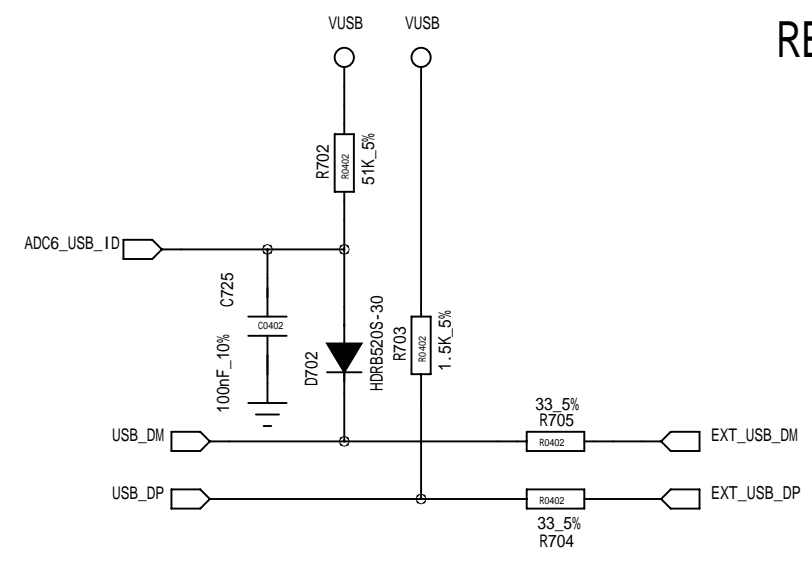

Close to PA

TOUCH SCREEN CONTROLLER

BACKLIGHT DRIVER

BLUETOOTH

AUDIO TO SPEAKER

RECEIVER