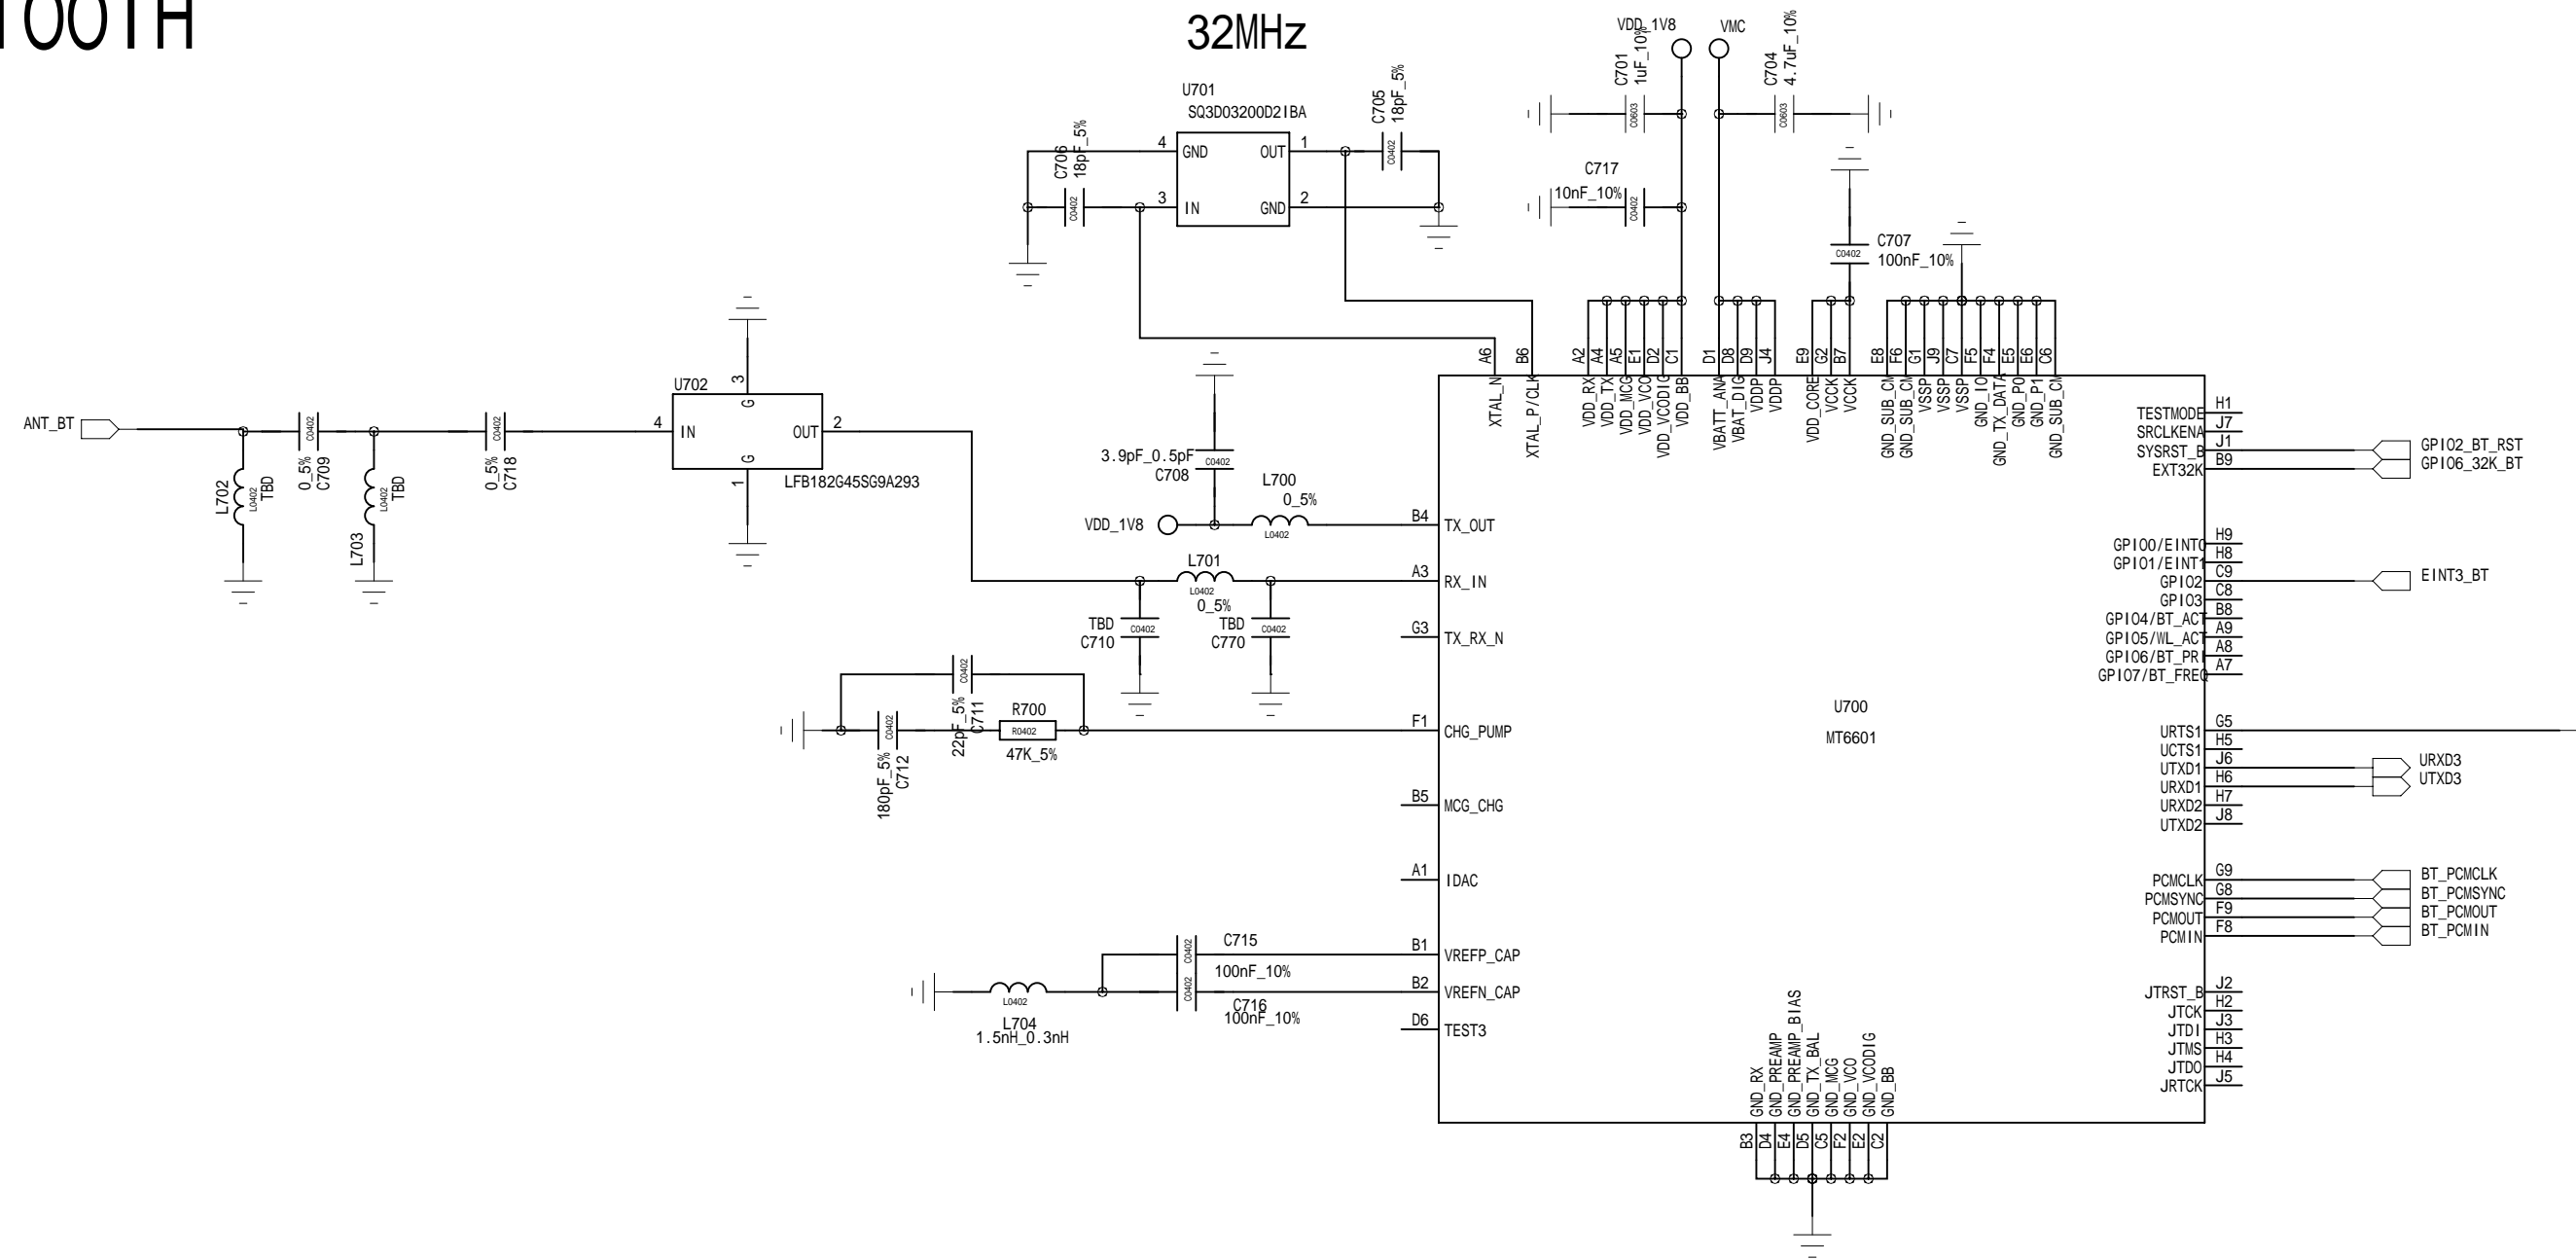

Close to PA

TOUCH SCREEN CONTROLLER

BACKLIGHT DRIVER

BLUETOOTH

AUDIO TO SPEAKER

RECEIVER