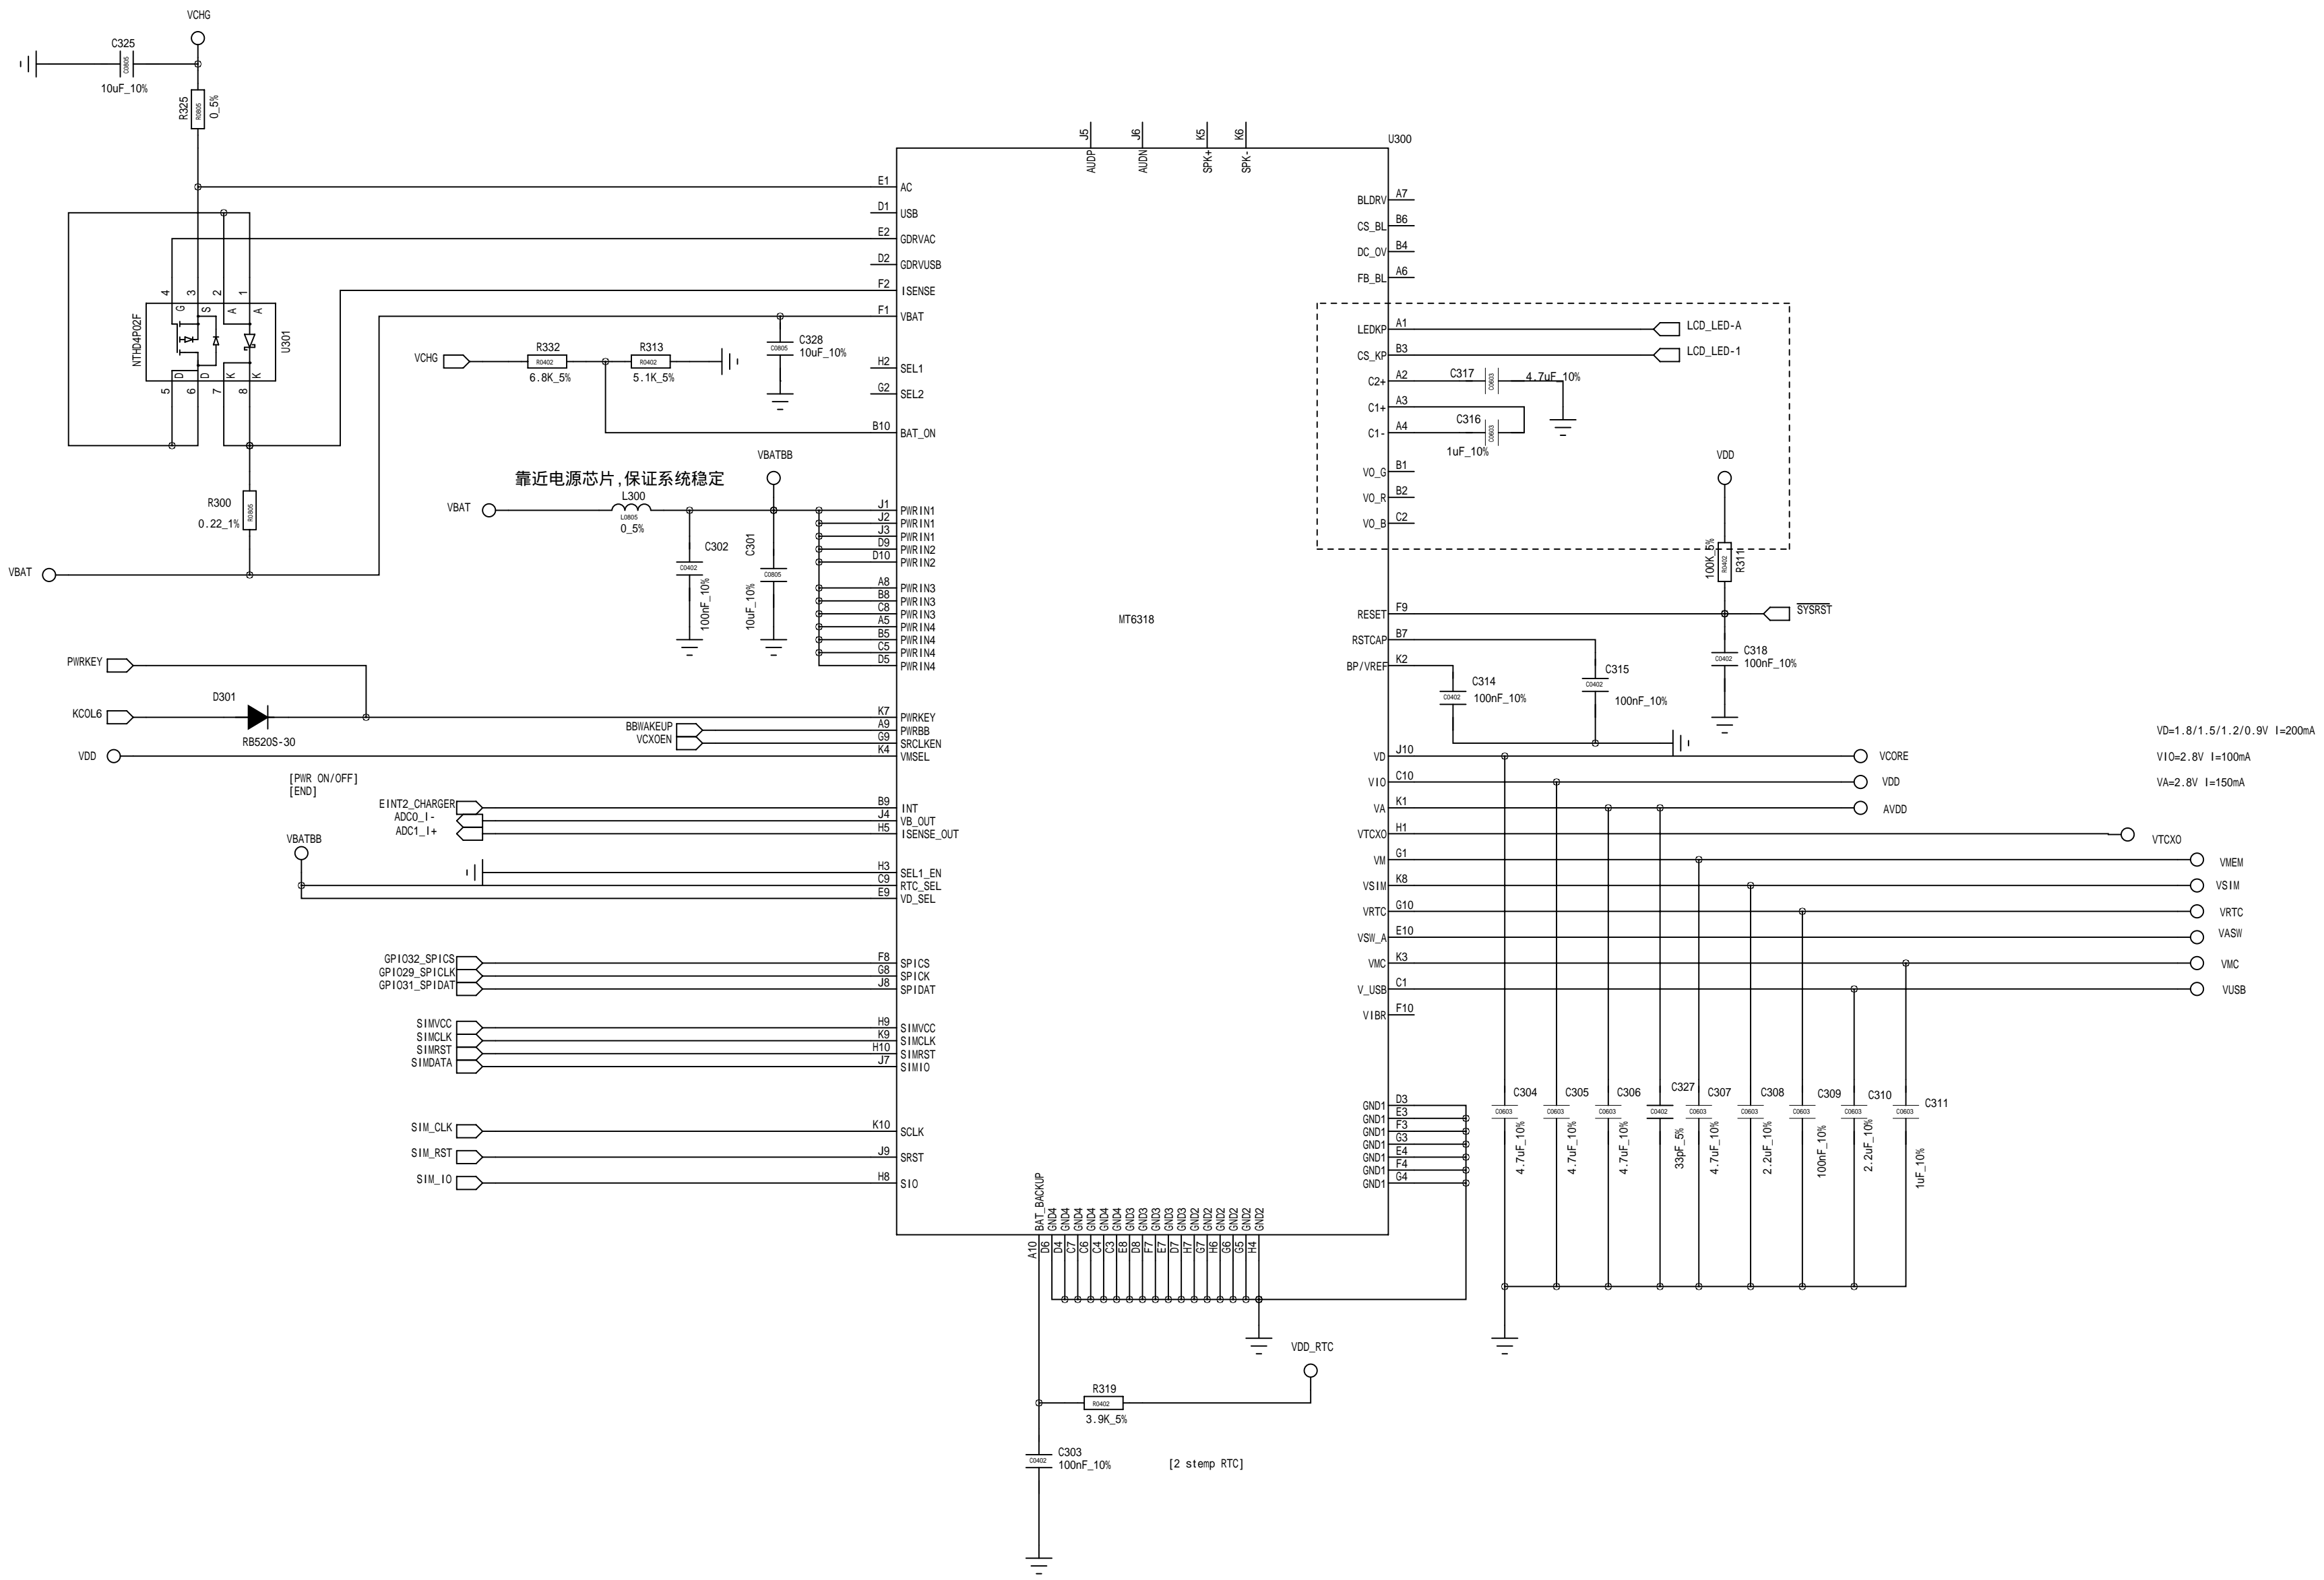

Close to PA

TOUCH SCREEN CONTROLLER

BACKLIGHT DRIVER

BLUETOOTH

AUDIO TO SPEAKER

RECEIVER