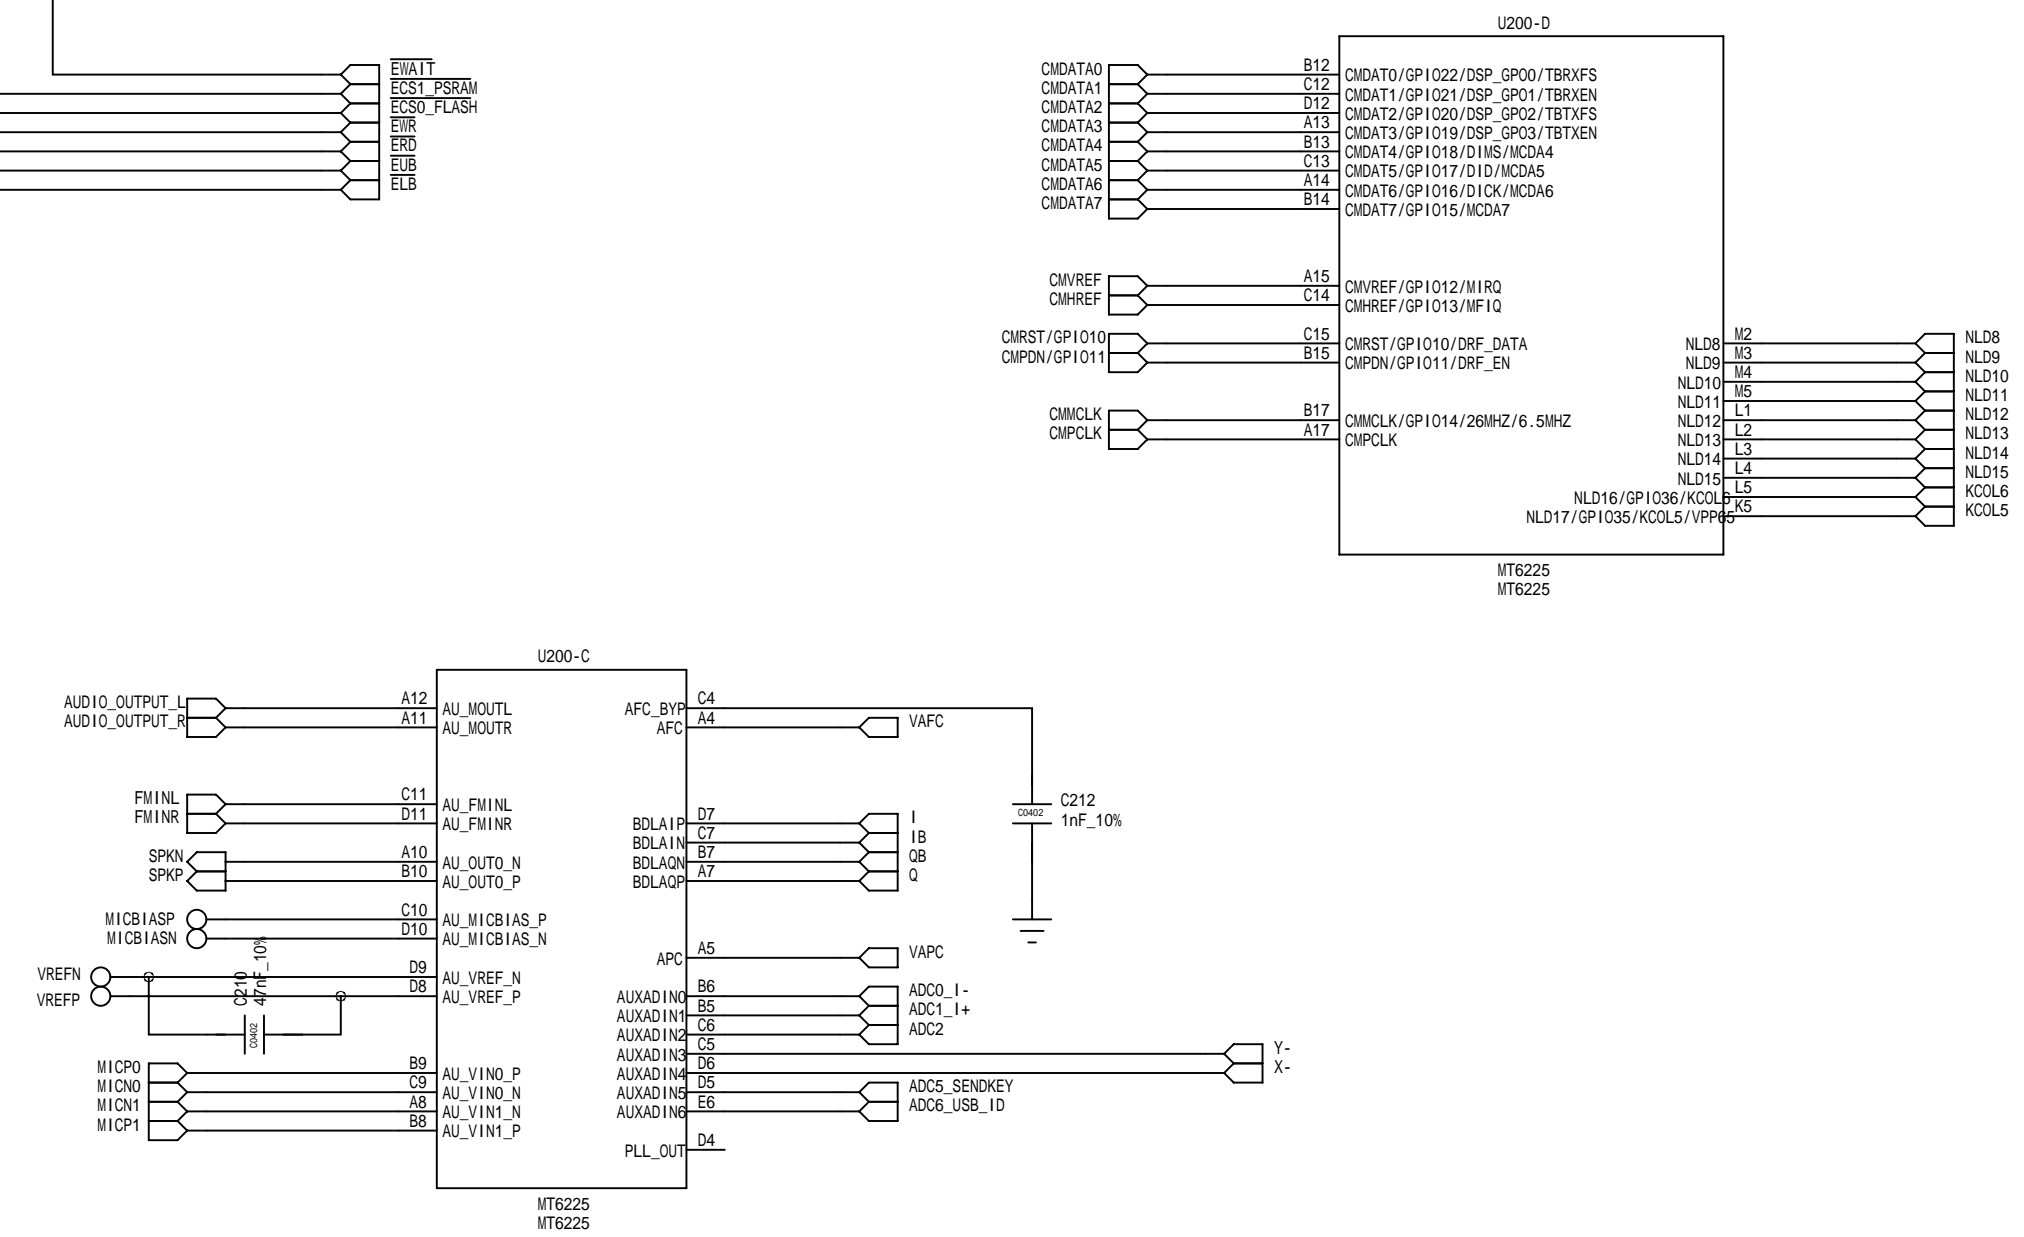

Close to PA

TOUCH SCREEN CONTROLLER

BACKLIGHT DRIVER

BLUETOOTH

AUDIO TO SPEAKER

RECEIVER