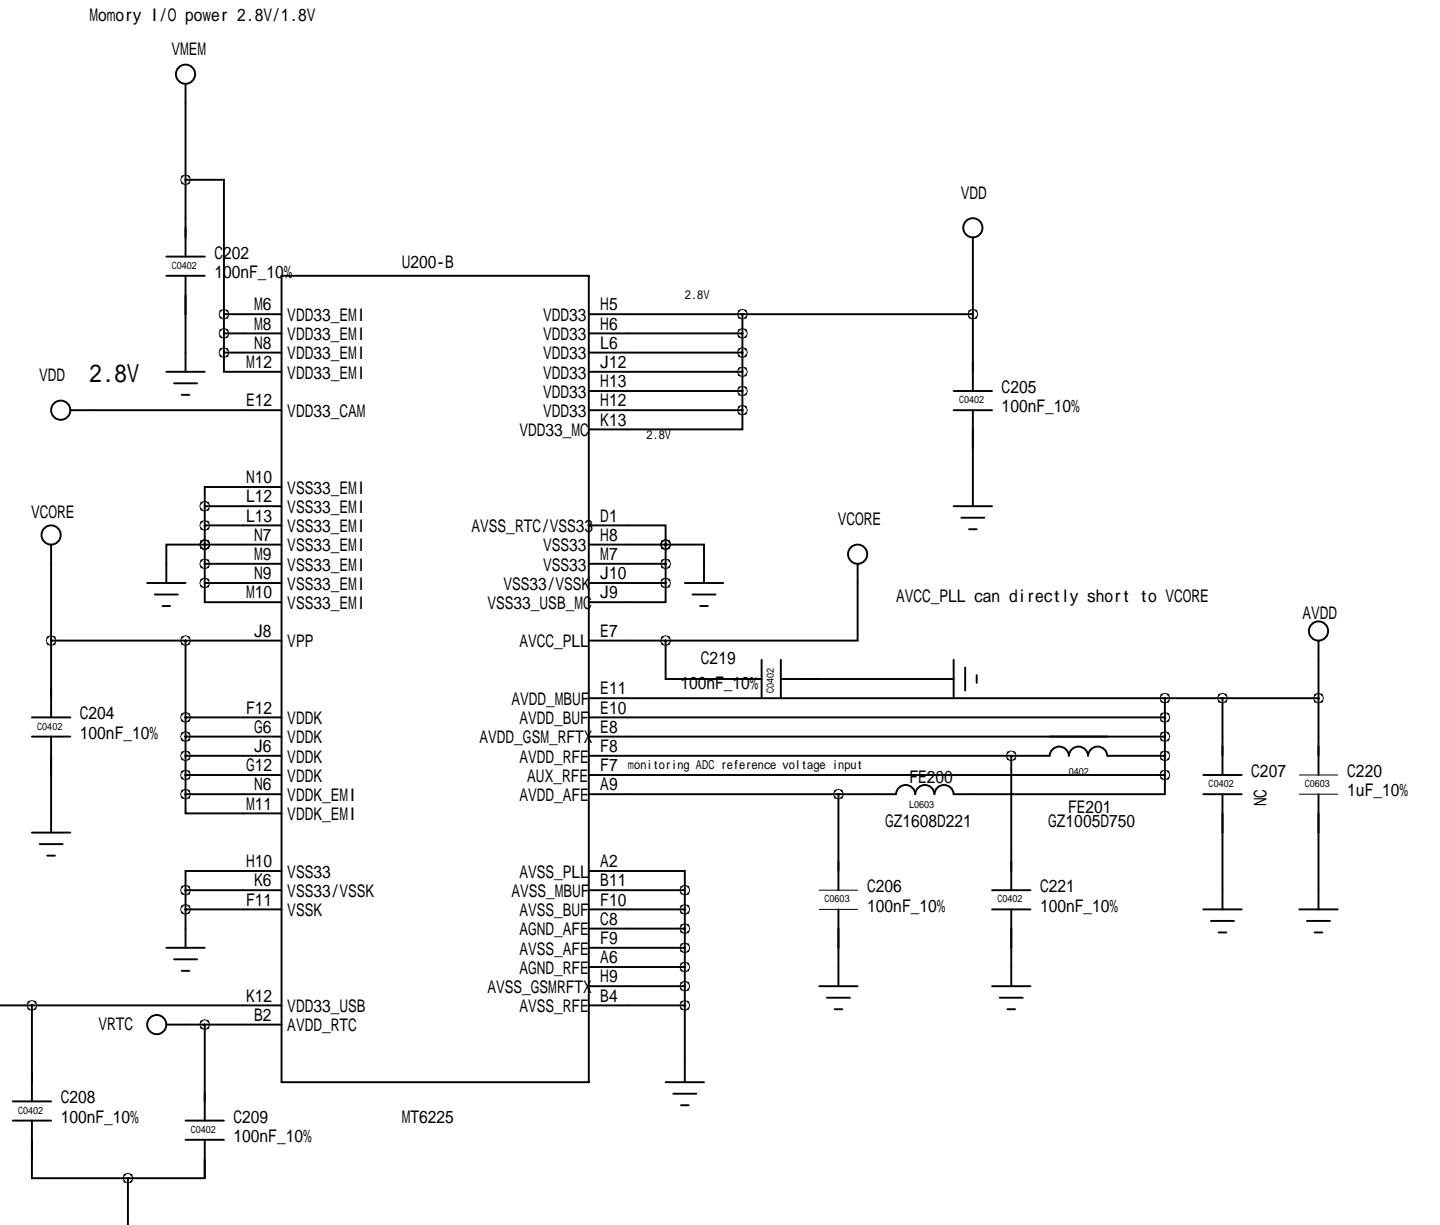

Close to PA

TOUCH SCREEN CONTROLLER

BACKLIGHT DRIVER

BLUETOOTH

AUDIO TO SPEAKER

RECEIVER