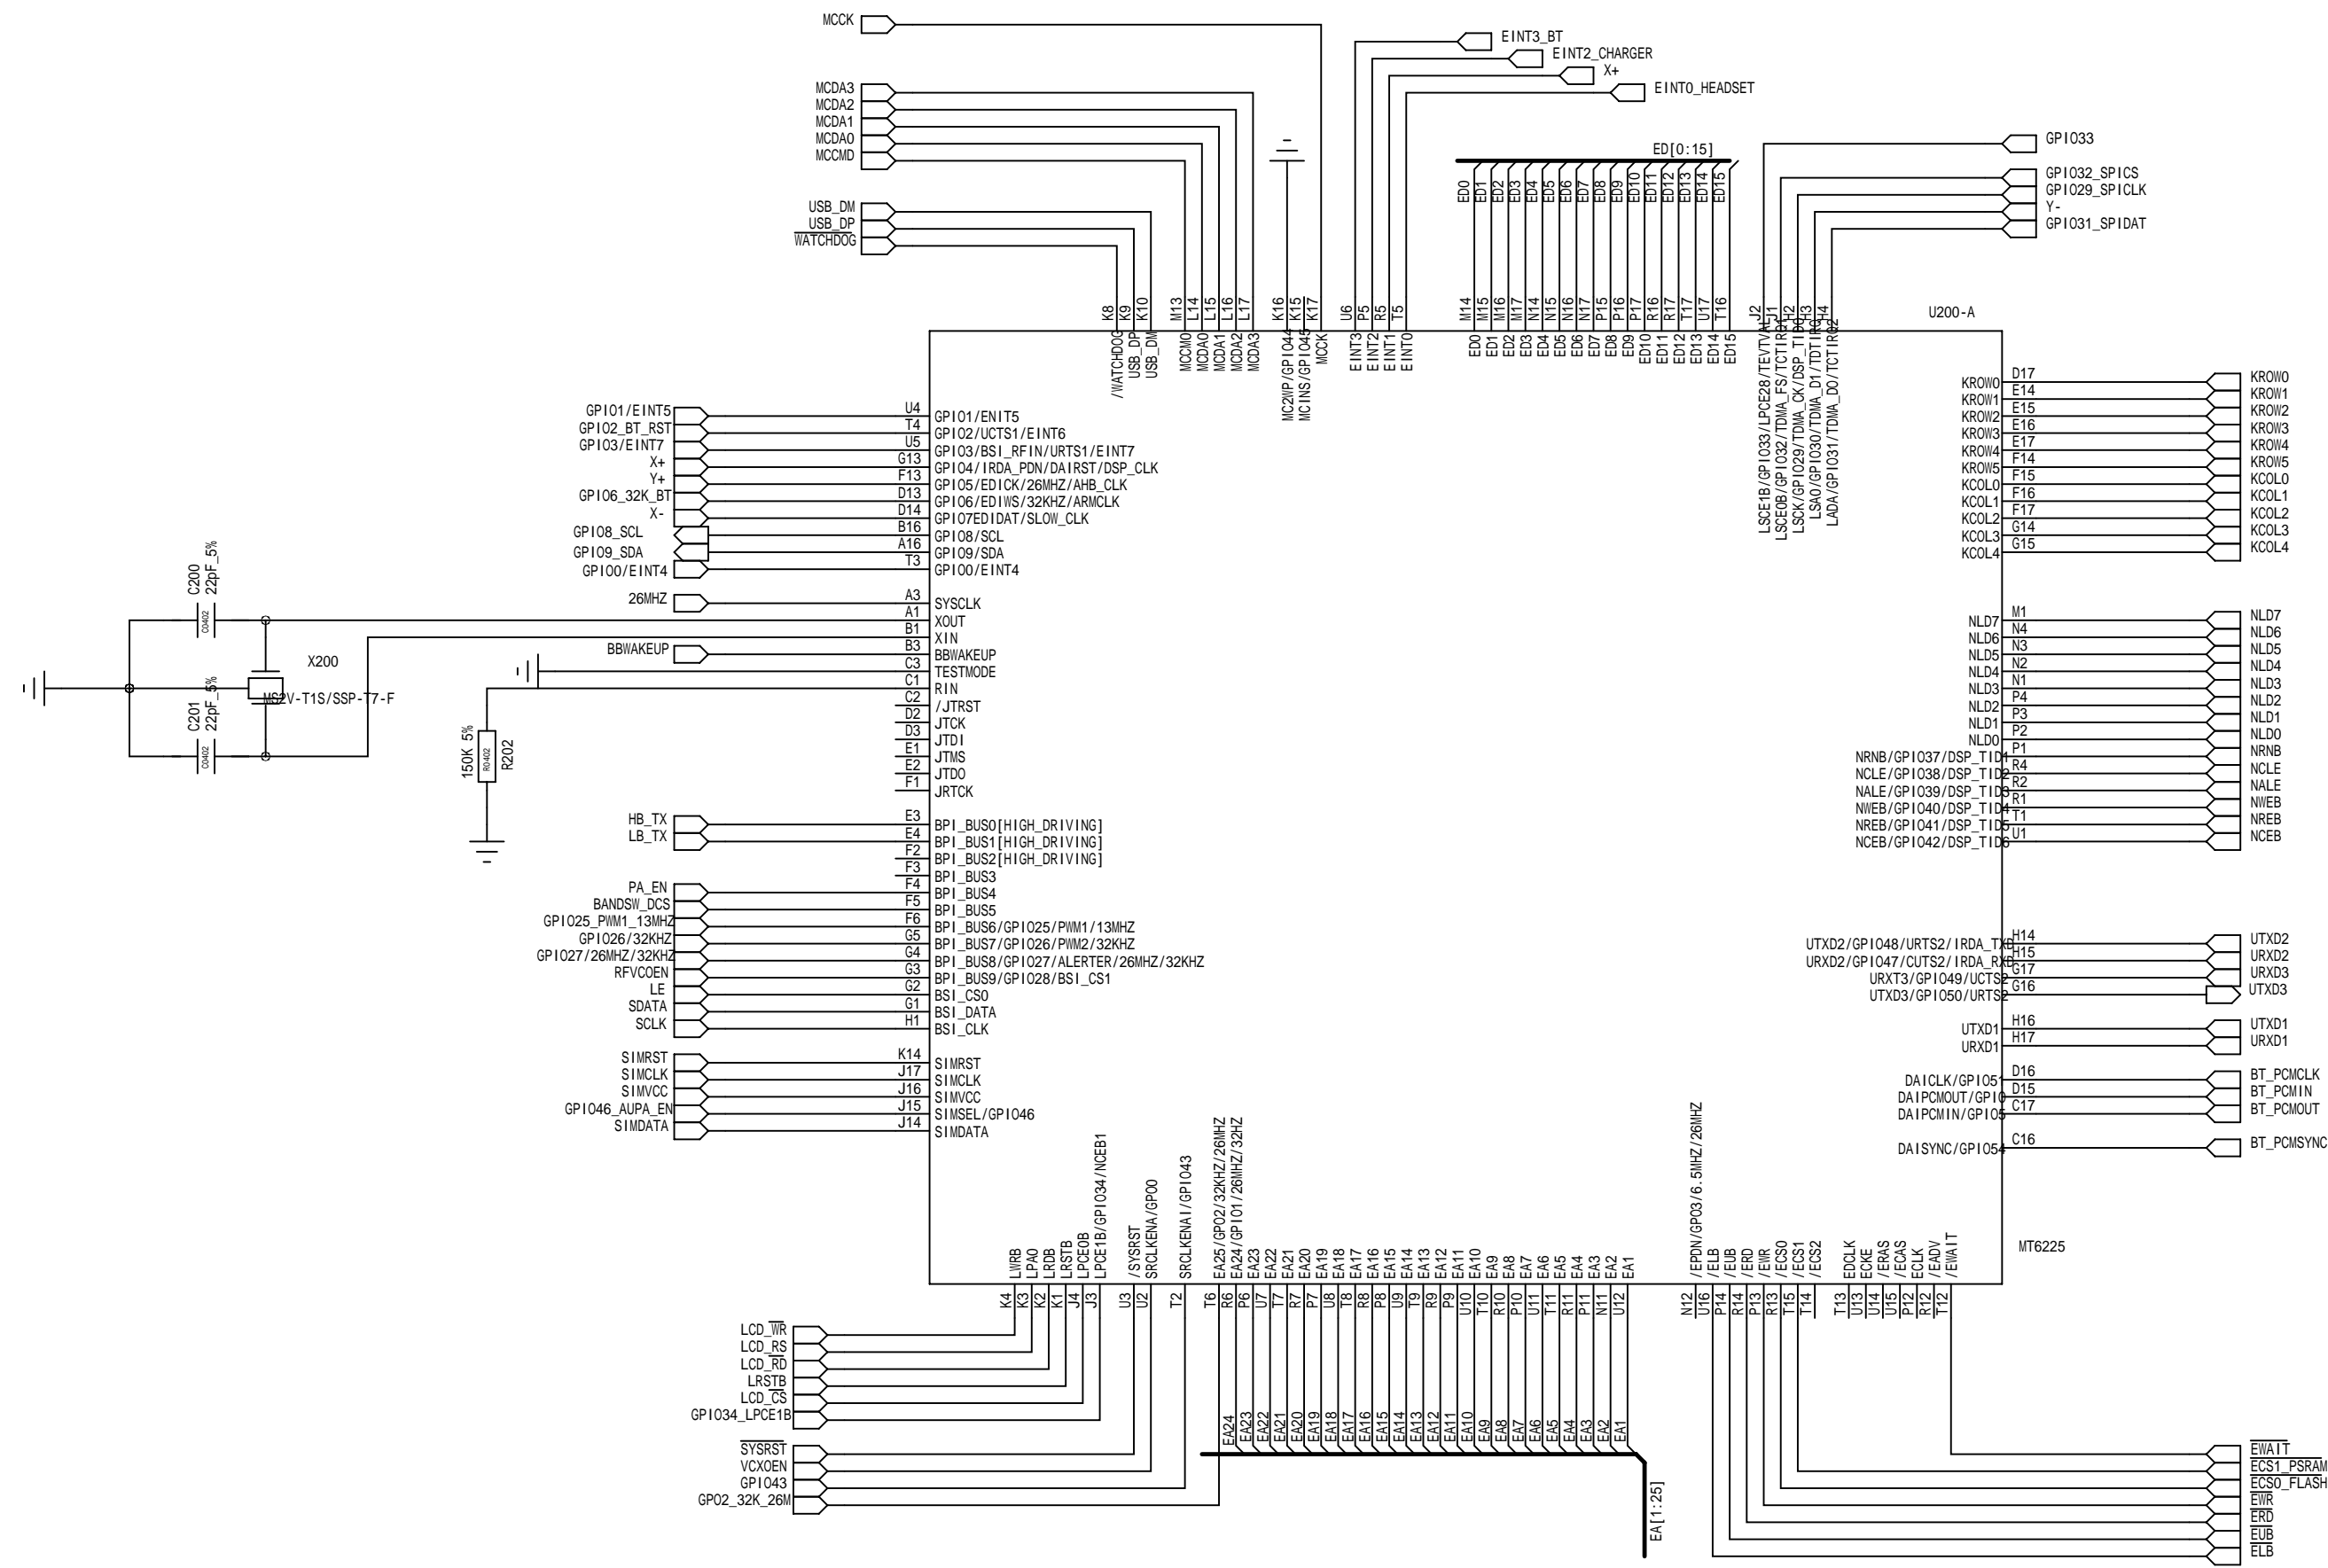

Close to PA

TOUCH SCREEN CONTROLLER

BACKLIGHT DRIVER

BLUETOOTH

AUDIO TO SPEAKER

RECEIVER