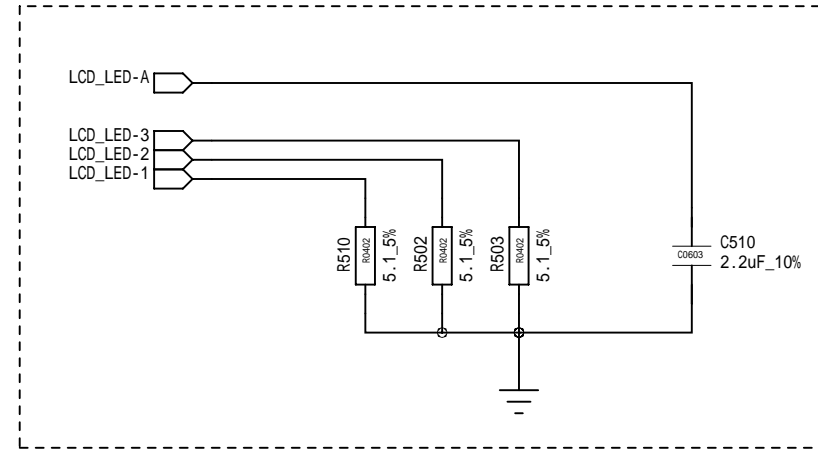

Close to PA

TOUCH SCREEN CONTROLLER

BACKLIGHT DRIVER

BLUETOOTH

AUDIO TO SPEAKER

RECEIVER